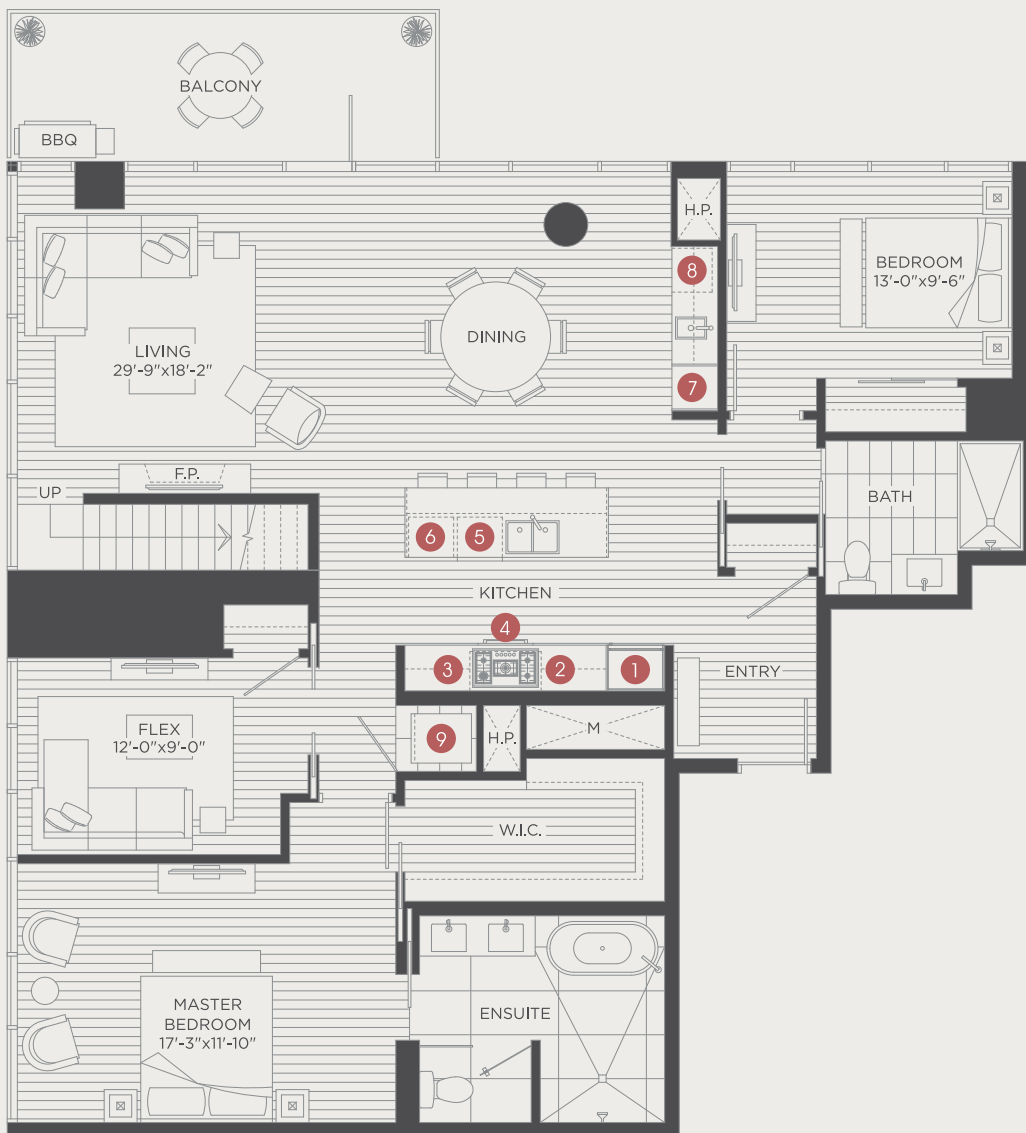

2 Bedroom + Flex

Living 1,835 sq ft

OLD TOWN
PARK

PRIVACY SCREEN

MAIN LEVEL

TERRACE LEVEL

List of Appliances:

- 1 30" Blomberg Refrigerator
- 2 36" Fulgor-Milano Gas Cook Top
- 3 36" Faber Hood
- 4 30" Fulgor-Milano Oven
- 5 24" Blomberg Dishwasher
- 6 24" Panasonic Microwave
- 7 Pantry
- 8 24" U/C Beverage Center
- 9 GE Full Size Washer & Dryer
- 10 Cooler

39th FLOOR