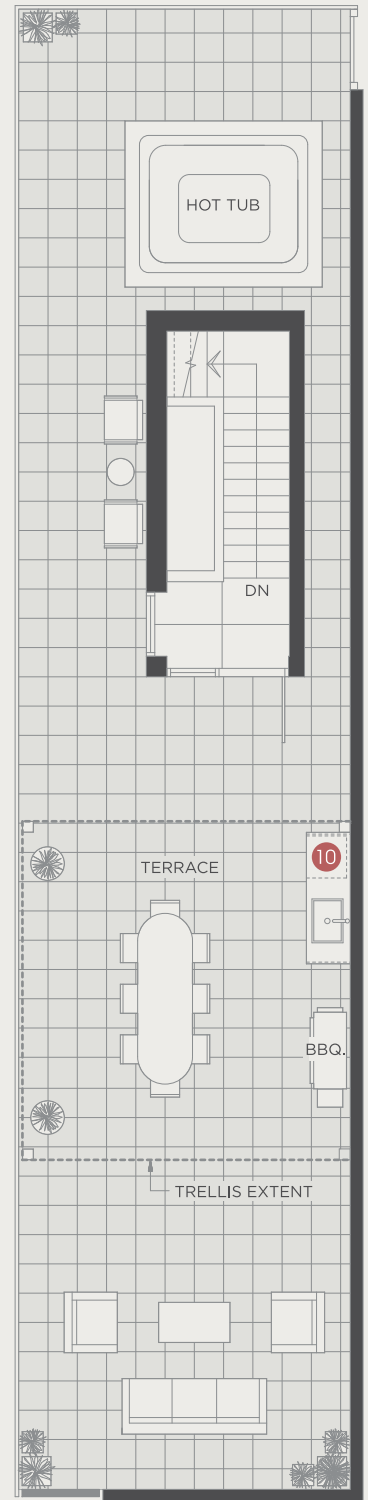

2 Bedroom + Flex

Living 1,835 sq ft

OLD TOWN
PARK

PRIVACY SCREEN

MAIN LEVEL

TERRACE LEVEL

List of Appliances:

- 1 30" Blomberg Refrigerator
- 2 36" Fulgor-Milano Gas Cook Top
- 3 36" Faber Hood
- 4 30" Fulgor-Milano Oven
- 5 24" Blomberg Dishwasher
- 6 24" Panasonic Microwave
- 7 Pantry
- 8 24" U/C Beverage Center
- 9 GE Full Size Washer & Dryer
- 10 Cooler

39th FLOOR