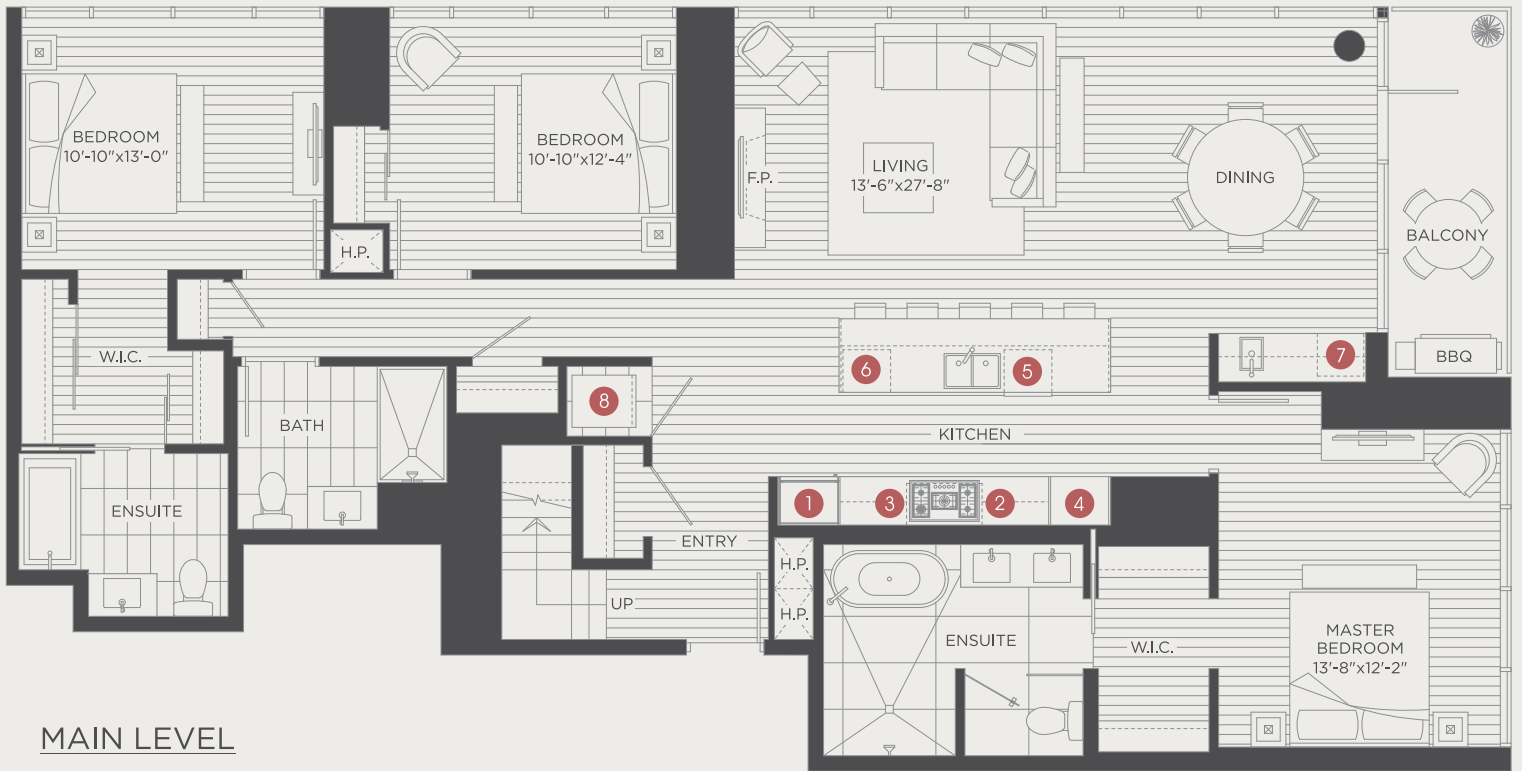

3 Bedroom

Living 1,935 sq ft

OLD TOWN
PARK

MAIN LEVEL

TERRACE LEVEL

List of Appliances:

- 1 30" Blomberg Refrigerator
- 2 36" Fulgor-Milano Gas Cook Top
- 3 36" Faber Hood
- 4 30" Fulgor-Milano Oven
- 5 24" Blomberg Dishwasher
- 6 24" Panasonic Microwave
- 7 24" U/C Beverage Center
- 8 GE Full Size Washer & Dryer
- 9 Cooler

39th FLOOR