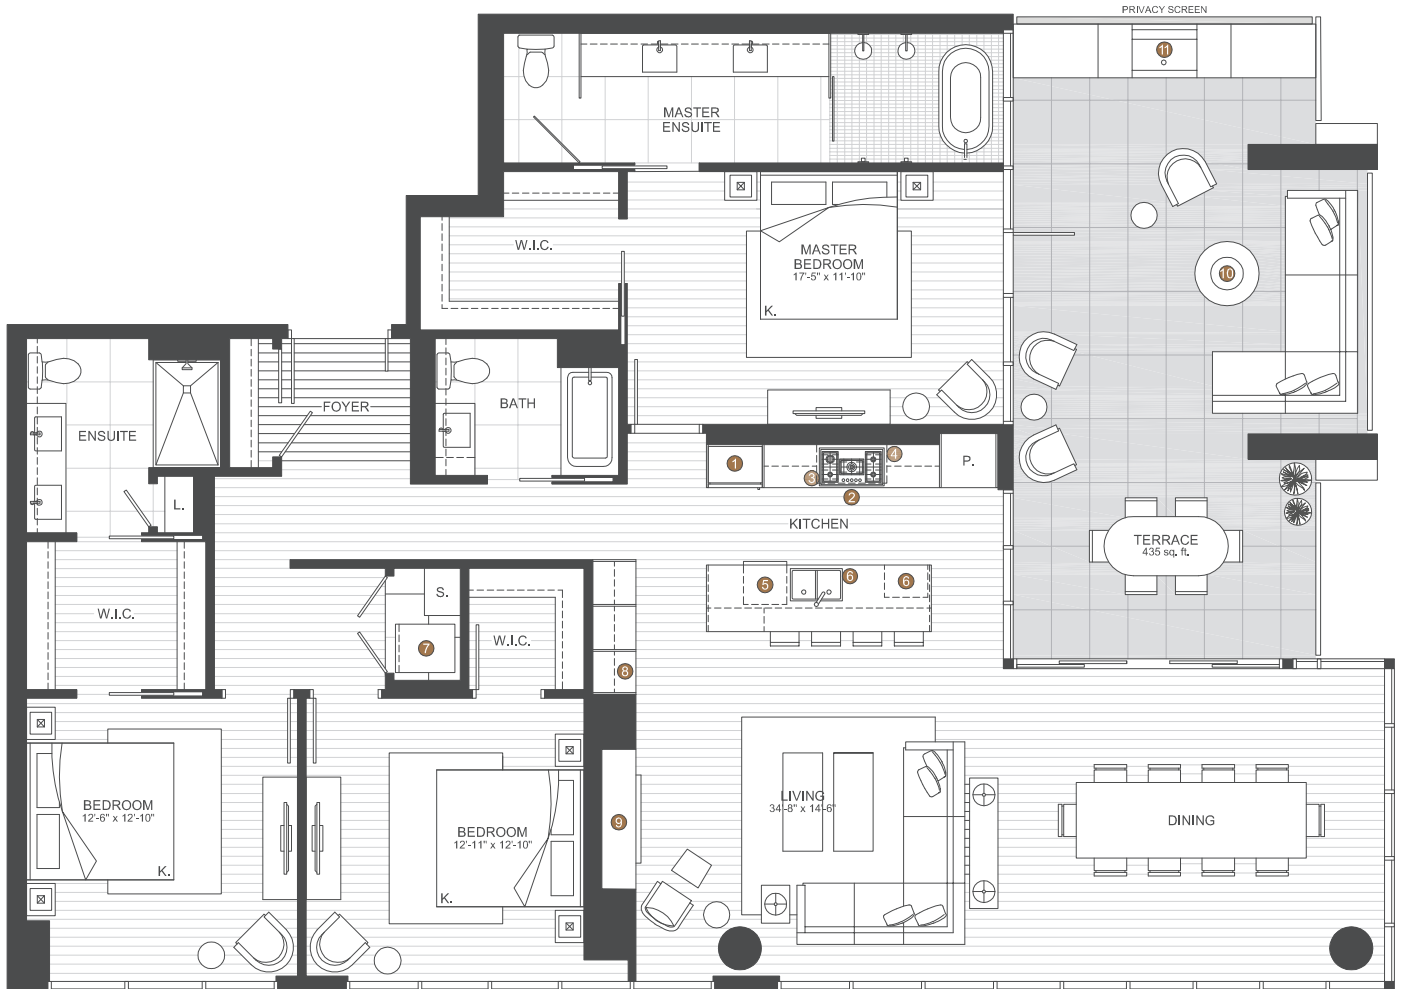

PLAN LPH3
3 BEDROOM

TOTAL AREA 2,475 SQ FT

2,040 SQ FT
INDOOR AREA

435 SQ FT
OUTDOOR AREA

FEATURE LIST:

- | | |
|---|----------------------------------|
| 1. 30" Blomberg Integrated Fridge | 7. LG Full Size Washer and Dryer |
| 2. 30" Fulgor Milano Convection Oven | 8. UC Wine Fridge |
| 3. 36" Fulgor Milano 5 Burner Gas Cooktop | 9. Fireplace |
| 4. 36" Faber Integrated Hoodfan | 10. Firepit |
| 5. Blomberg Integrated Dishwasher | 11. BBQ (Gas) |
| 6. GE Microwave | |

39th FLOOR